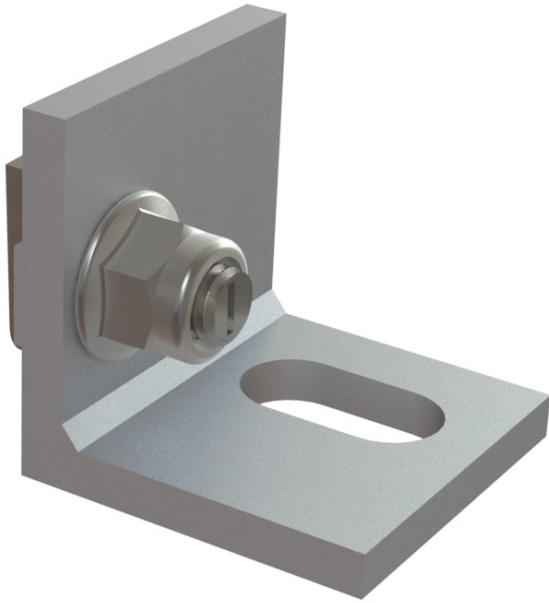

# CROSS CONNECTORS

### Cross Connector

Dimensions  
**40 x 40mm**

Product Code  
**800253**

Torque Requirement  
**25Nm**

Weight  
**0.06kg**

Material  
**Aluminium EN AW-6063 T66**

### Cross Connector CR

Dimensions  
**40 x 40mm**

Product Code  
**800256**

Torque Requirement  
**25Nm**

Weight  
**0.06kg**

Material  
**Aluminium EN AW-6063 T66**