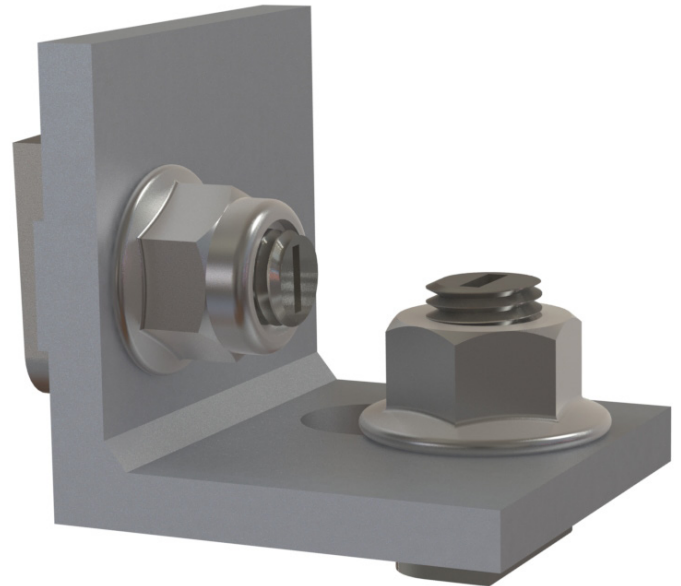

### Cross Connector

Dimensions  
**40 x 40mm**

Product Code  
**800253**

Torque Requirement  
**25Nm**

Weight  
**0.06kg**

Material  
**Aluminium EN AW-6063 T66**

### Cross Connector CR

Dimensions  
**40 x 40mm**

Product Code  
**800256**

Torque Requirement  
**25Nm**

Weight  
**0.06kg**

Material  
**Aluminium EN AW-6063 T66**